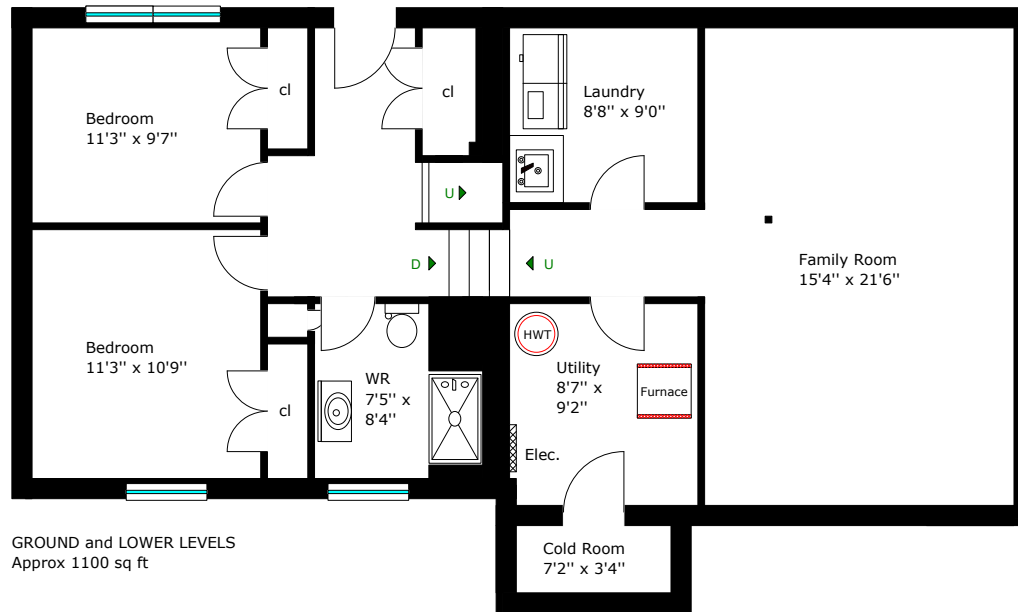

346 Lakeshore Road, Port Hope, Ontario

Floor plan measurements are approximate and drawings are for illustrative purposes only. We make no guarantee or warranty as to the accuracy and completeness of the floor plan. Please be sure to conduct an independent investigation of the property to determine to your satisfaction as to the suitability of the property for your space requirements.

346 Lakeshore Road, Port Hope, Ontario

GROUND and LOWER LEVELS
Approx 1100 sq ft