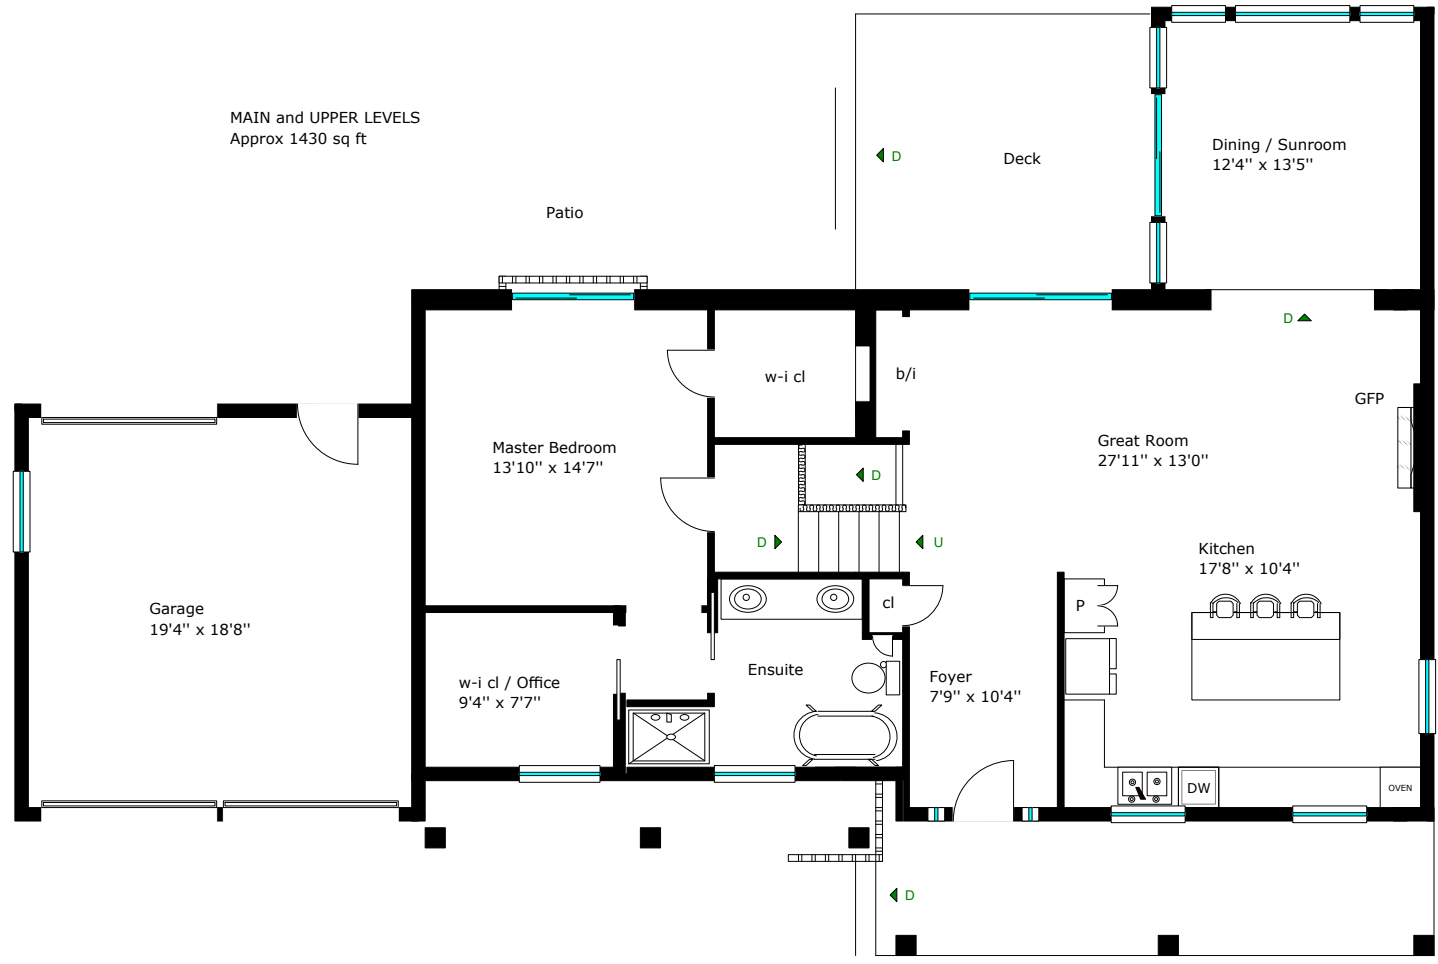

346 Lakeshore Road, Port Hope, Ontario

Floor plan measurements are approximate and drawings are for illustrative purposes only. We make no guarantee or warranty as to the accuracy and completeness of the floor plan. Please be sure to conduct an independent investigation of the property to determine to your satisfaction as to the suitability of the property for your space requirements.

346 Lakeshore Road, Port Hope, Ontario

GROUND and LOWER LEVELS
Approx 1100 sq ft